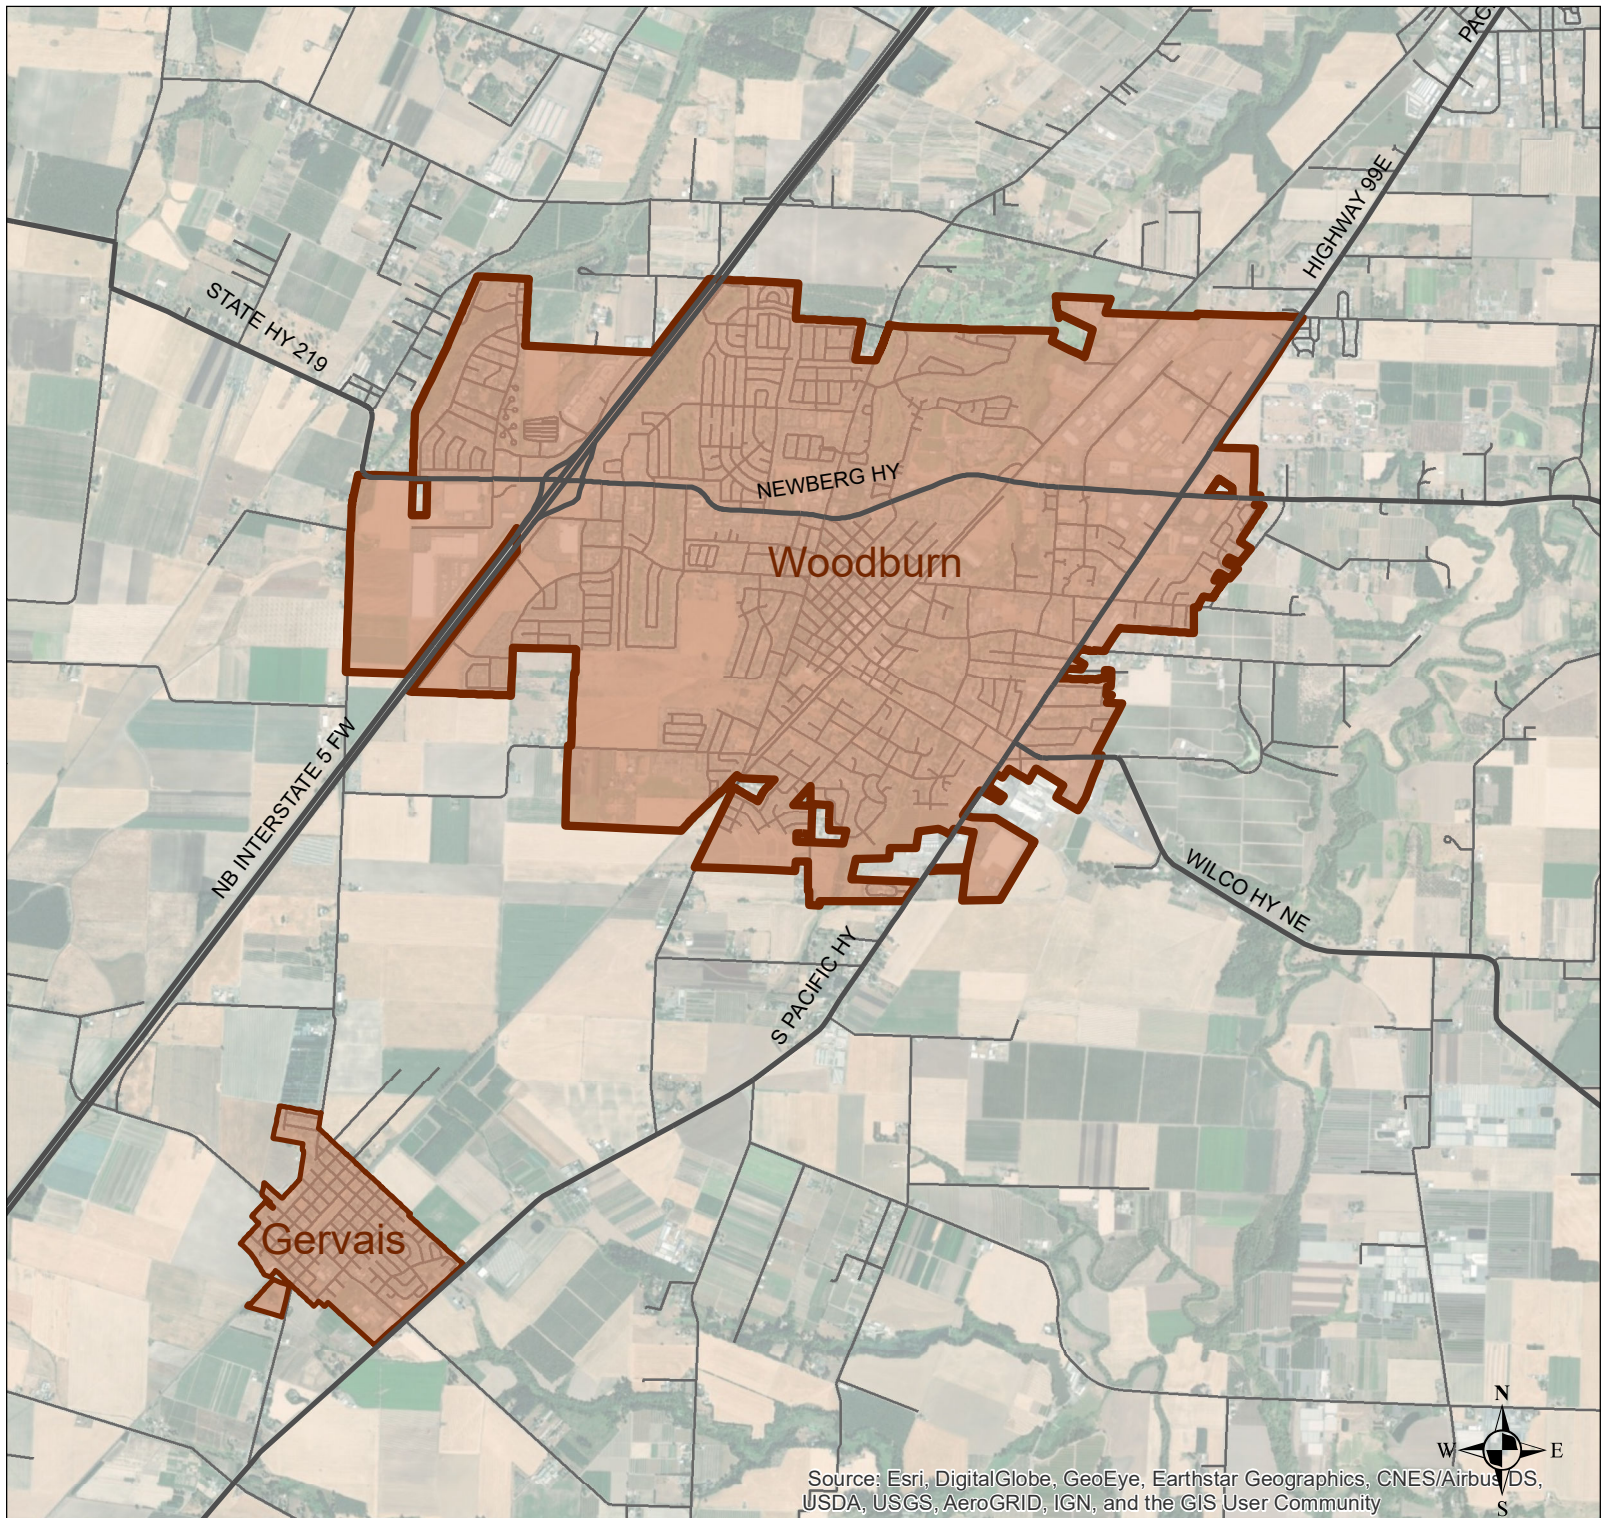

Woodburn- Gervais Enterprise Zone

Legend

- Major Roads
- ▭ City Limits
- ▭ Enterprise Zone

0 0.5 1 Miles

Source: Esri, DigitalGlobe, GeoEye, Earthstar Geographics, CNES/Airbus/DS,
USDA, USGS, AeroGRID, IGN, and the GIS User Community