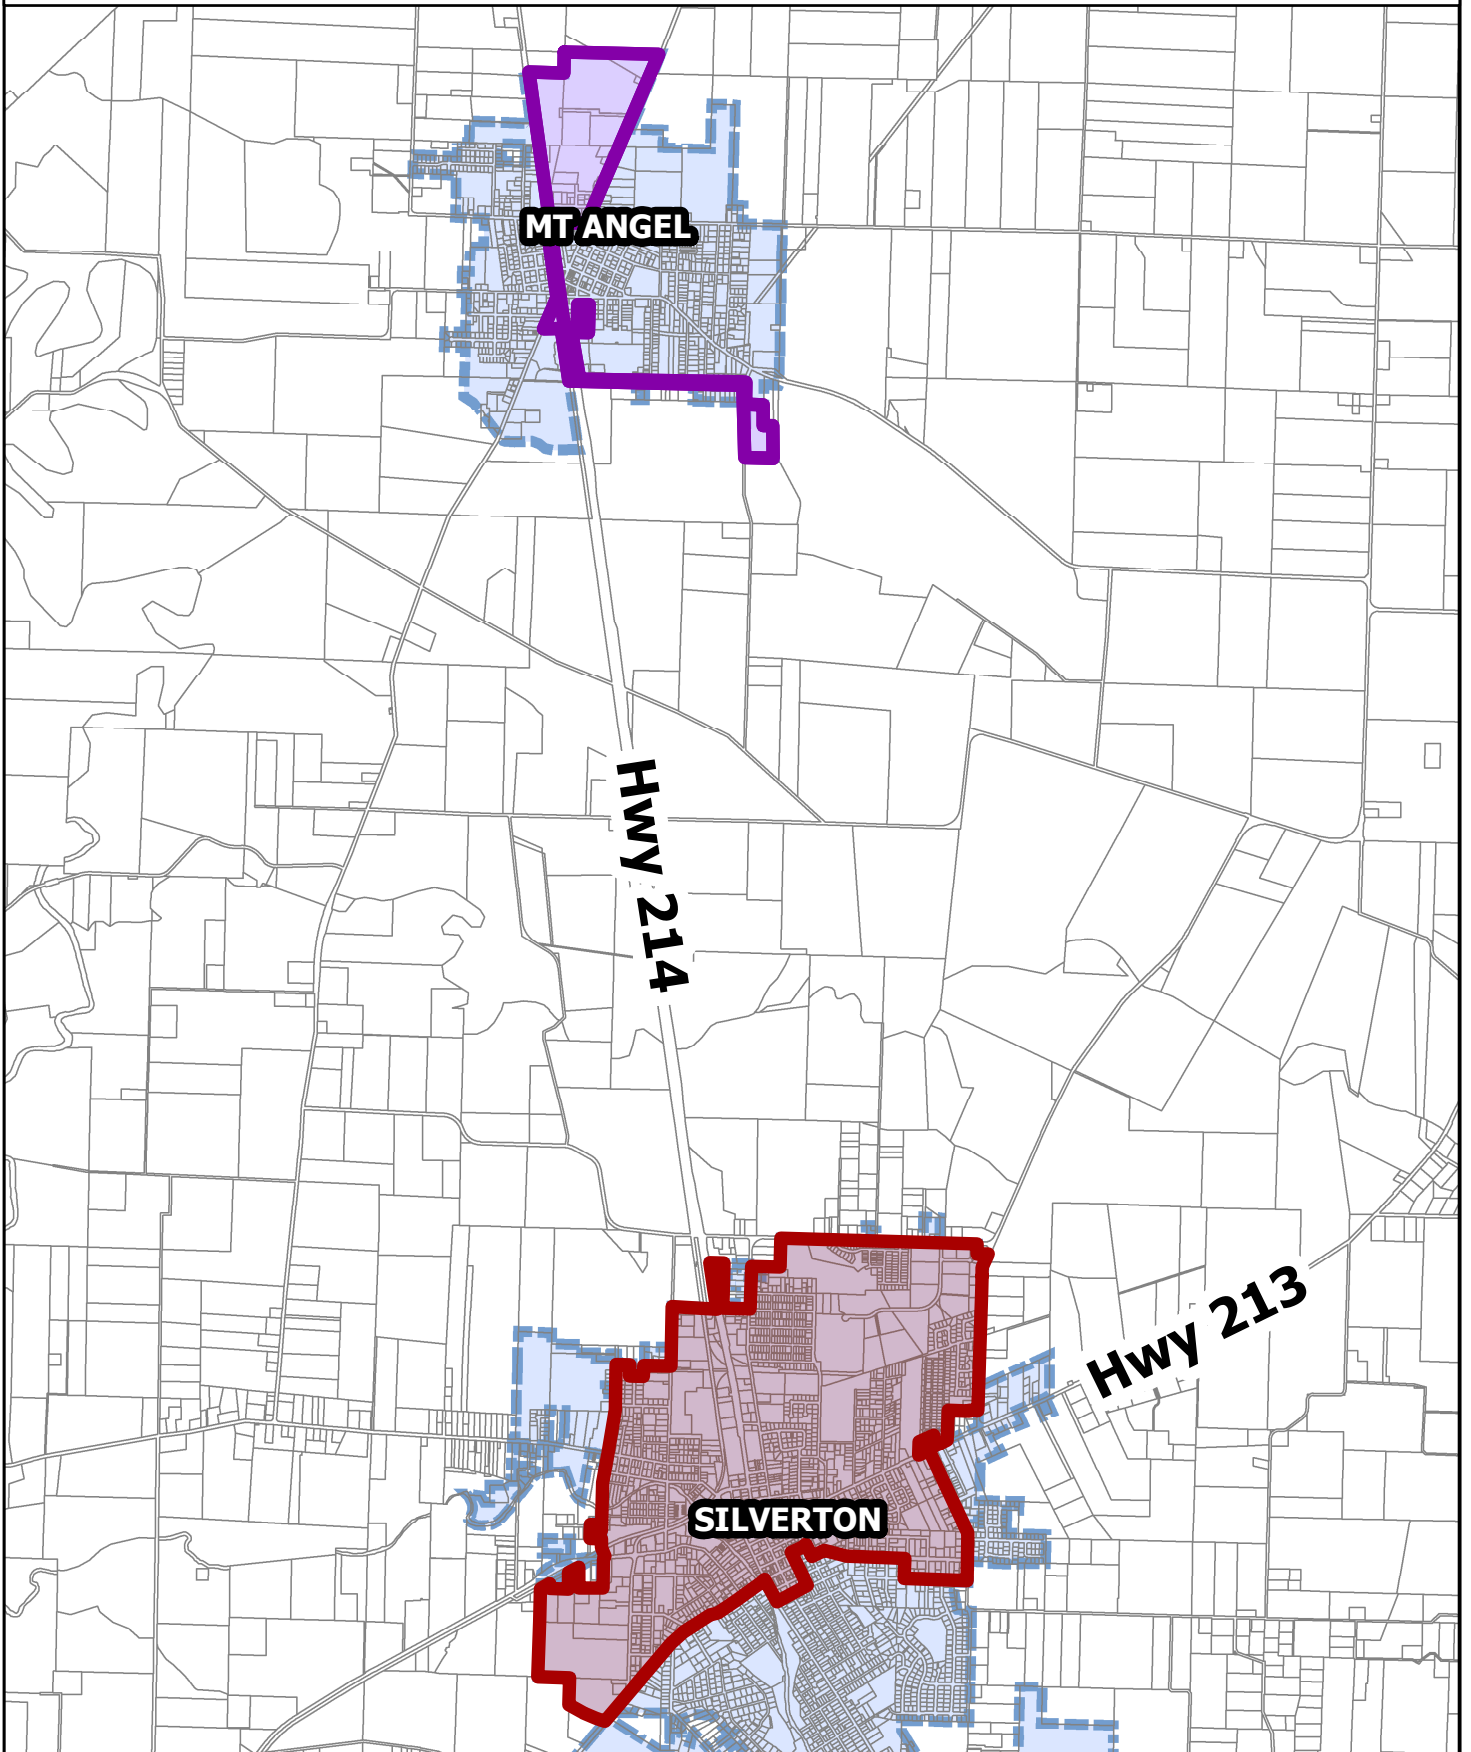

Silverton - Mt. Angel Enterprise Zone

Silverton Area

Mt Angel Area

Parcel

City Limits