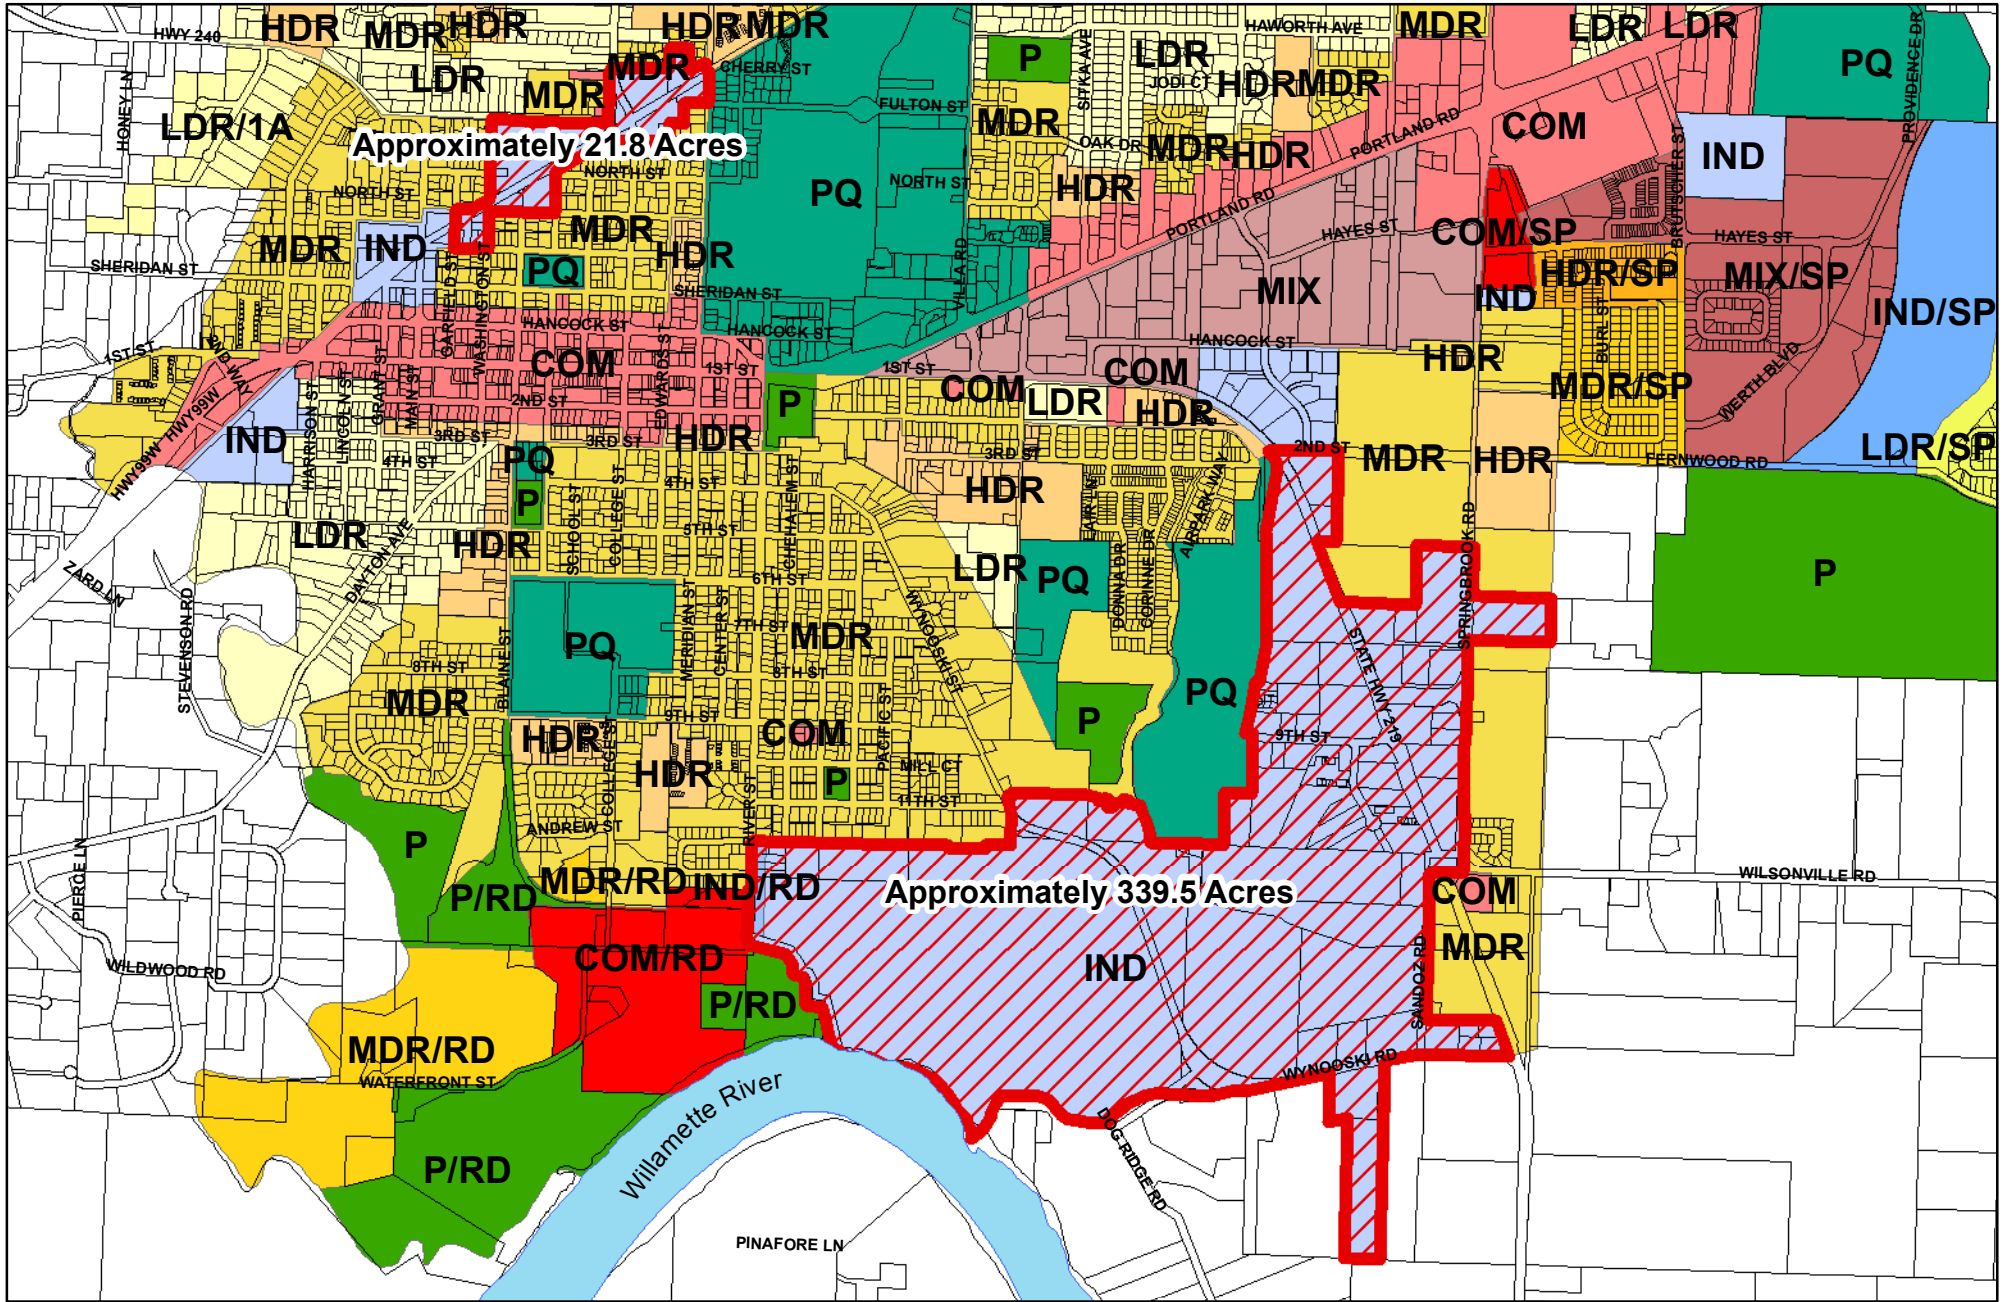

# Newberg Enterprise Zone Boundaries

1,500 Feet

 Newberg Enterprise Zone Boundaries