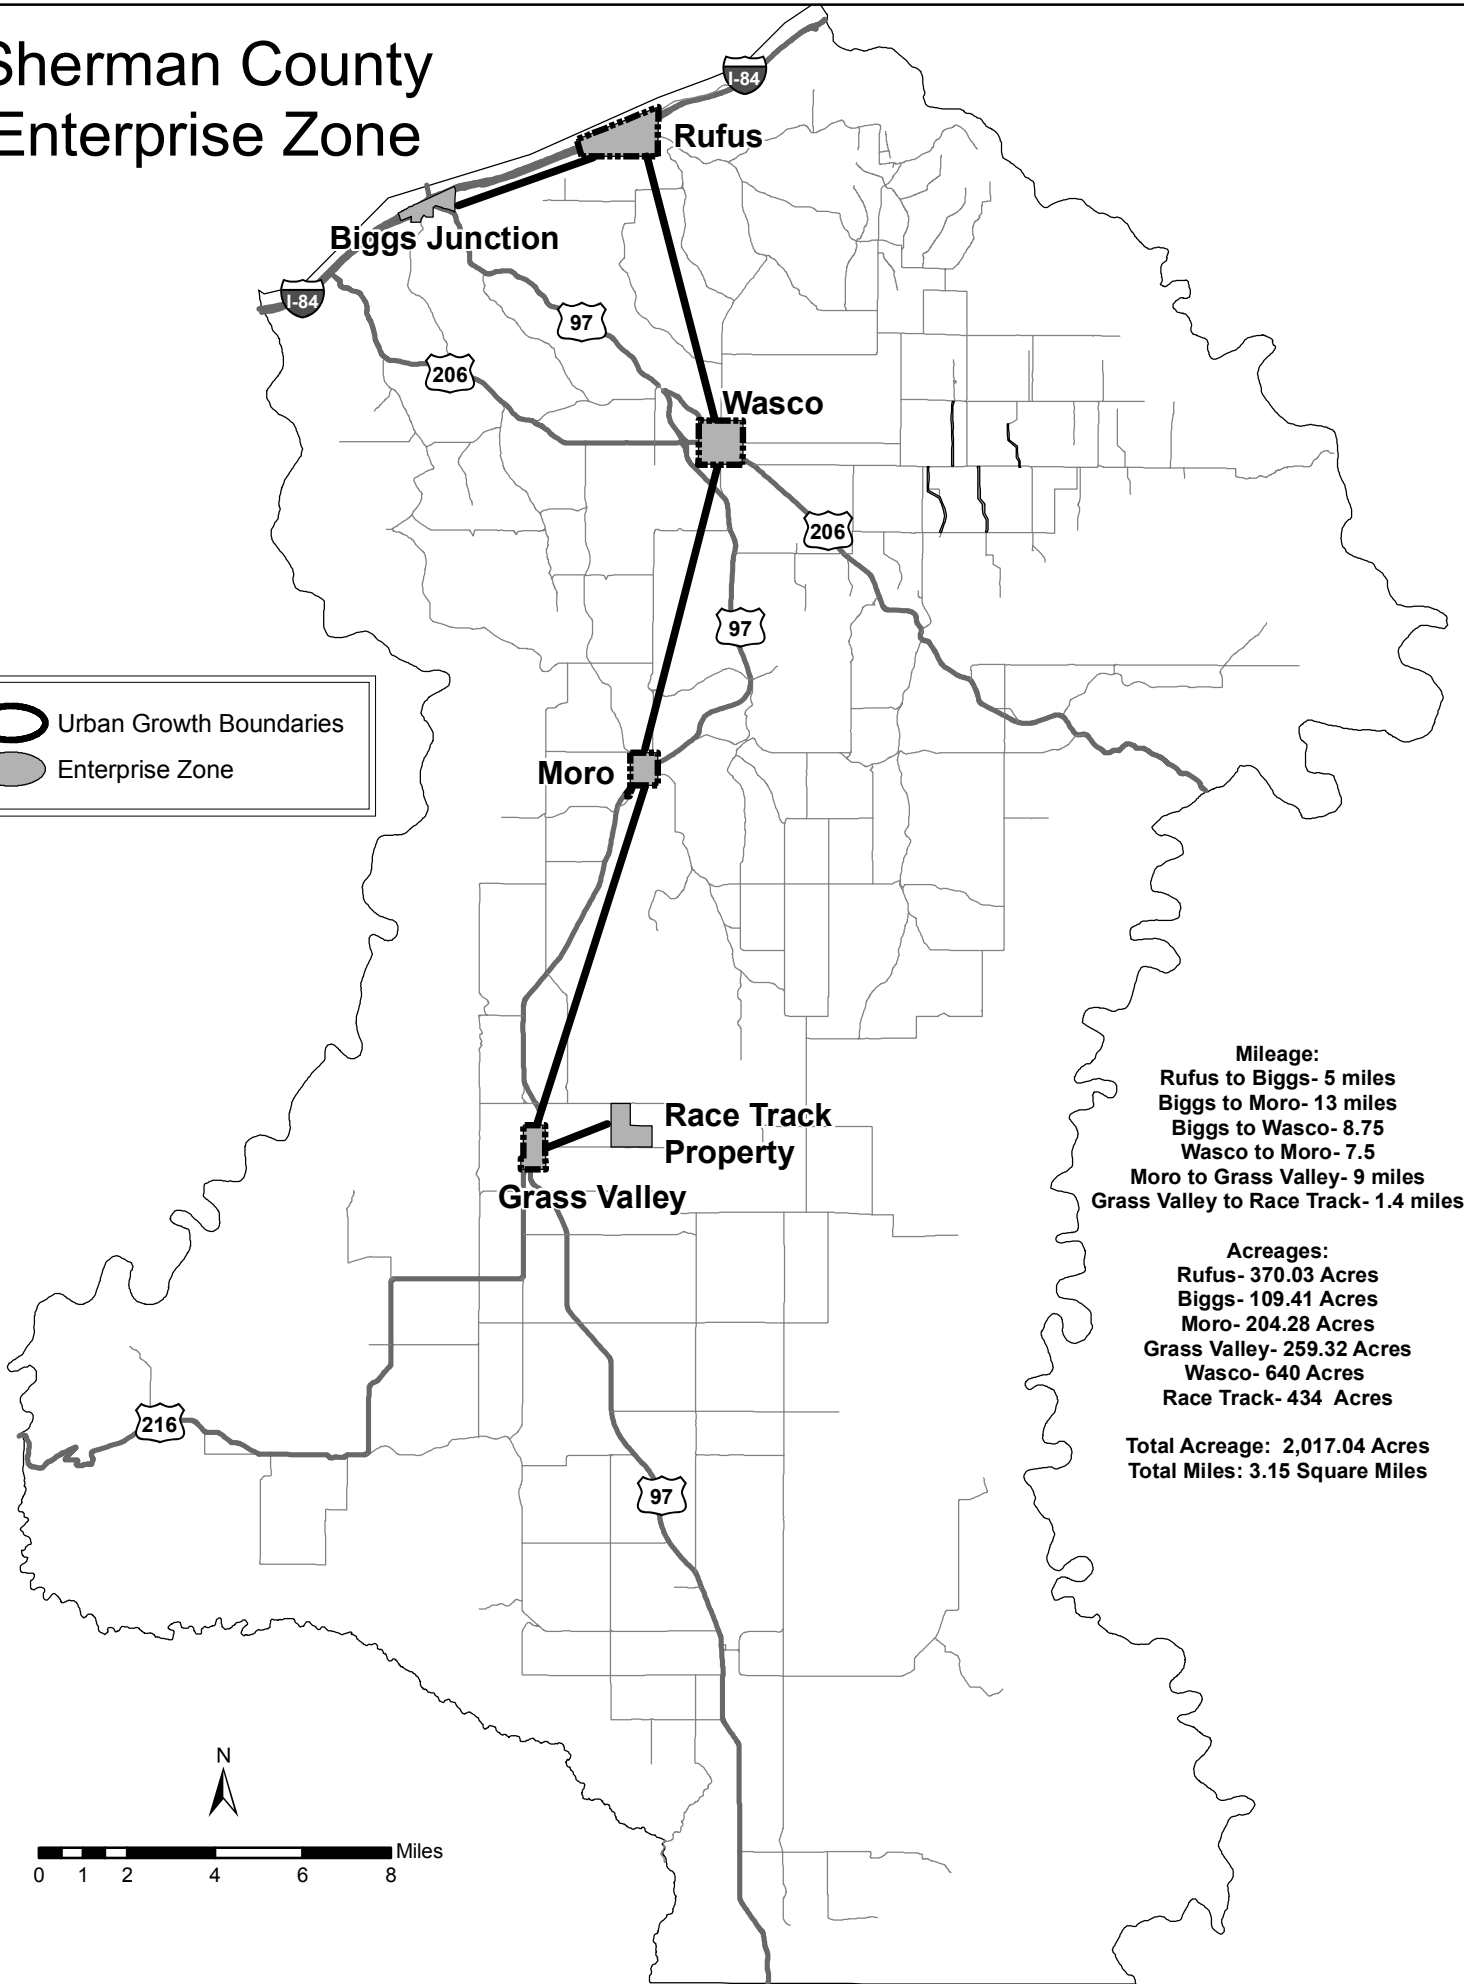

Sherman County Enterprise Zone

Mileage:
 Rufus to Biggs- 5 miles
 Biggs to Moro- 13 miles
 Biggs to Wasco- 8.75
 Wasco to Moro- 7.5
 Moro to Grass Valley- 9 miles
 Grass Valley to Race Track- 1.4 miles

Acreages:
 Rufus- 370.03 Acres
 Biggs- 109.41 Acres
 Moro- 204.28 Acres
 Grass Valley- 259.32 Acres
 Wasco- 640 Acres
 Race Track- 434 Acres

Total Acreage: 2,017.04 Acres
Total Miles: 3.15 Square Miles