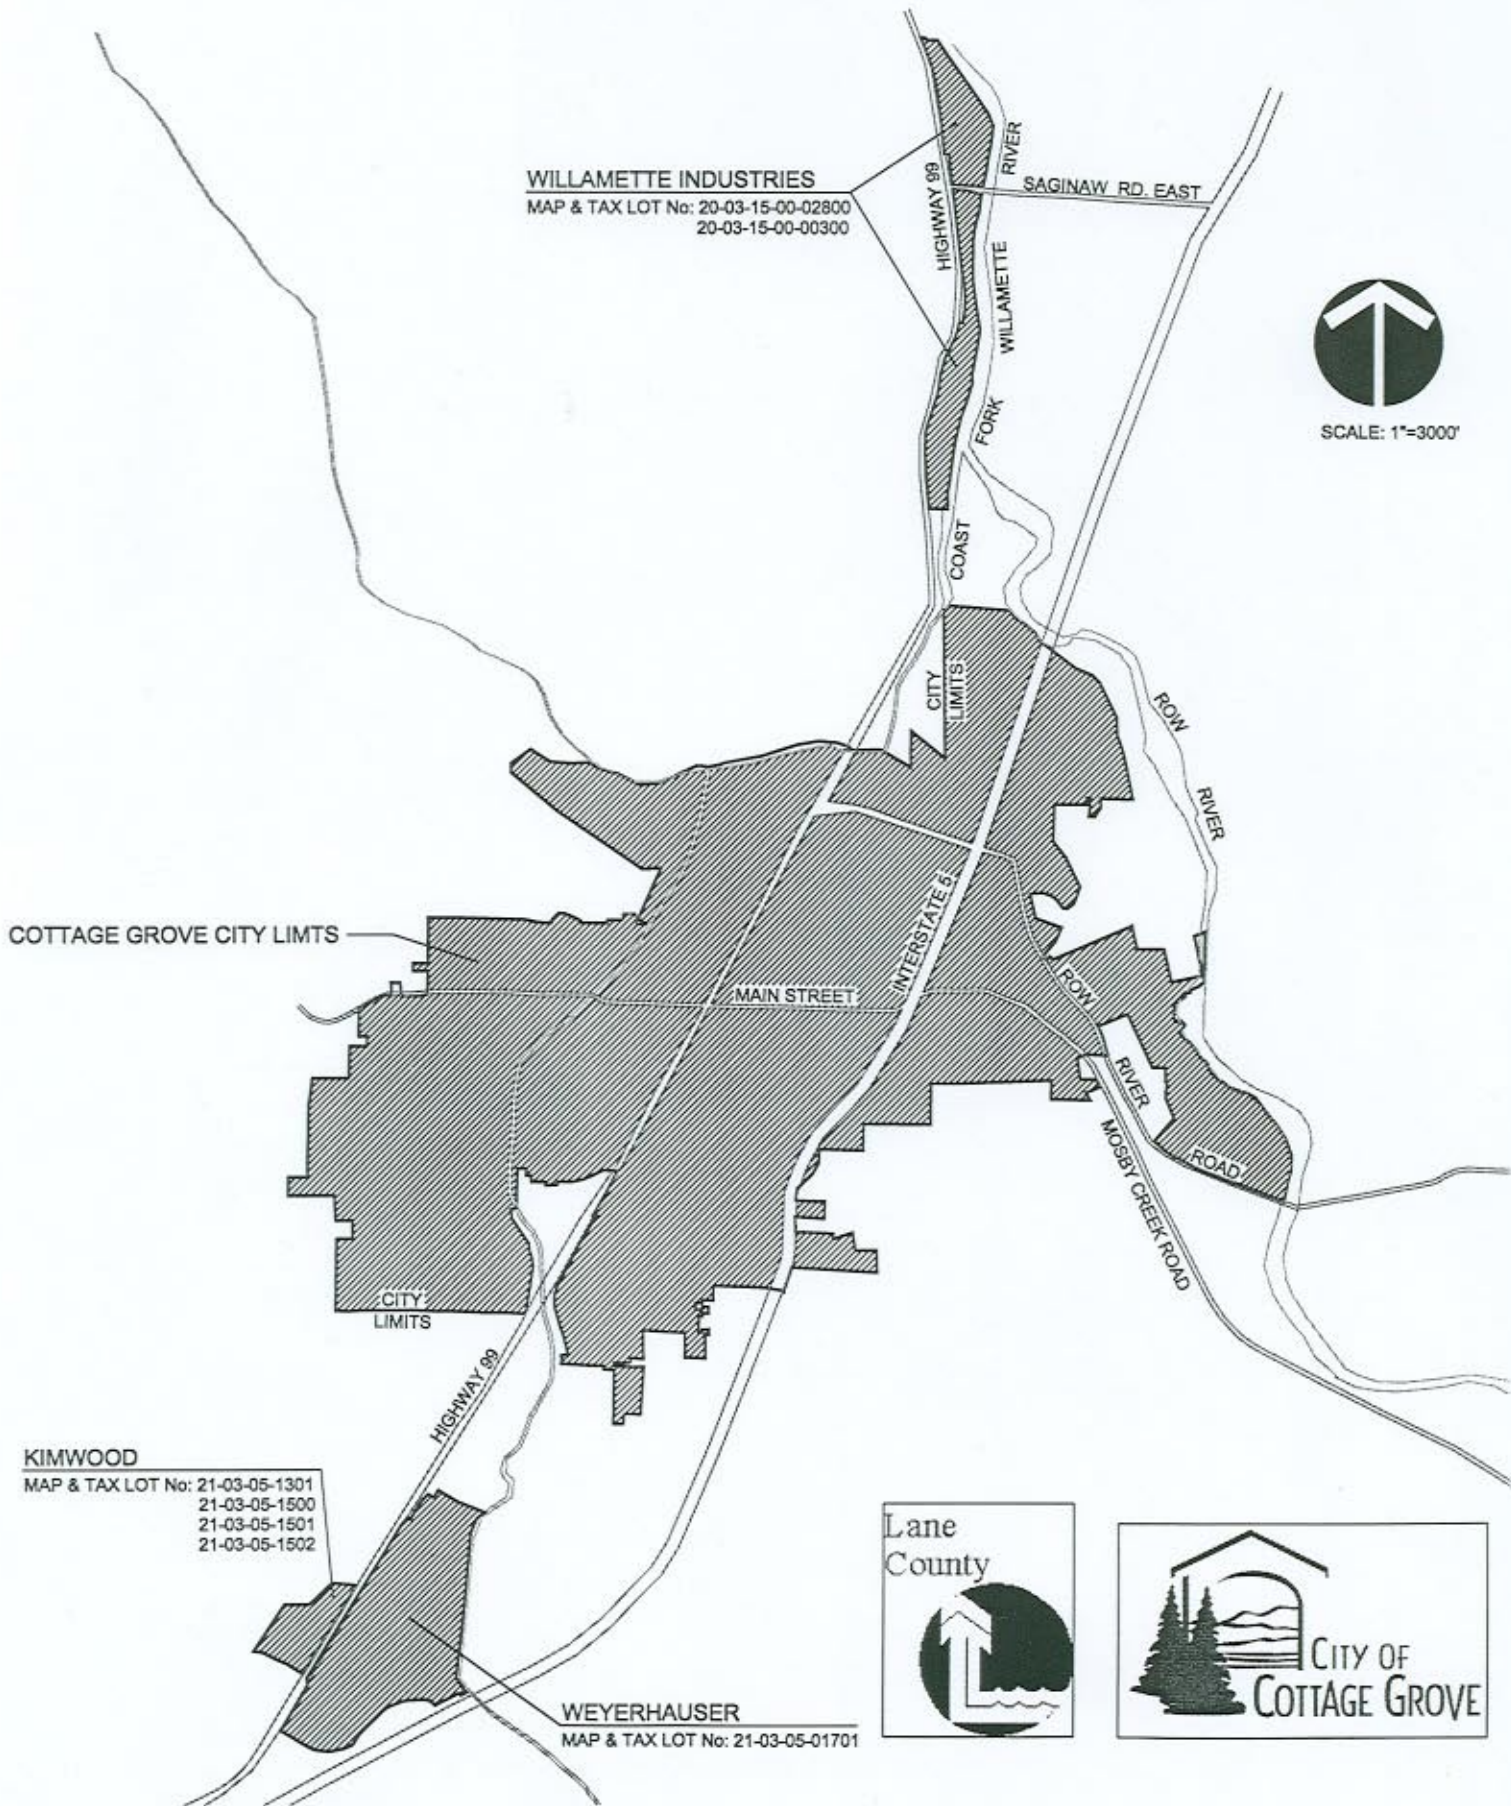

COTTAGE GROVE SOUTH LANE ENTERPRISE ZONE

SCALE: 1"=3000'