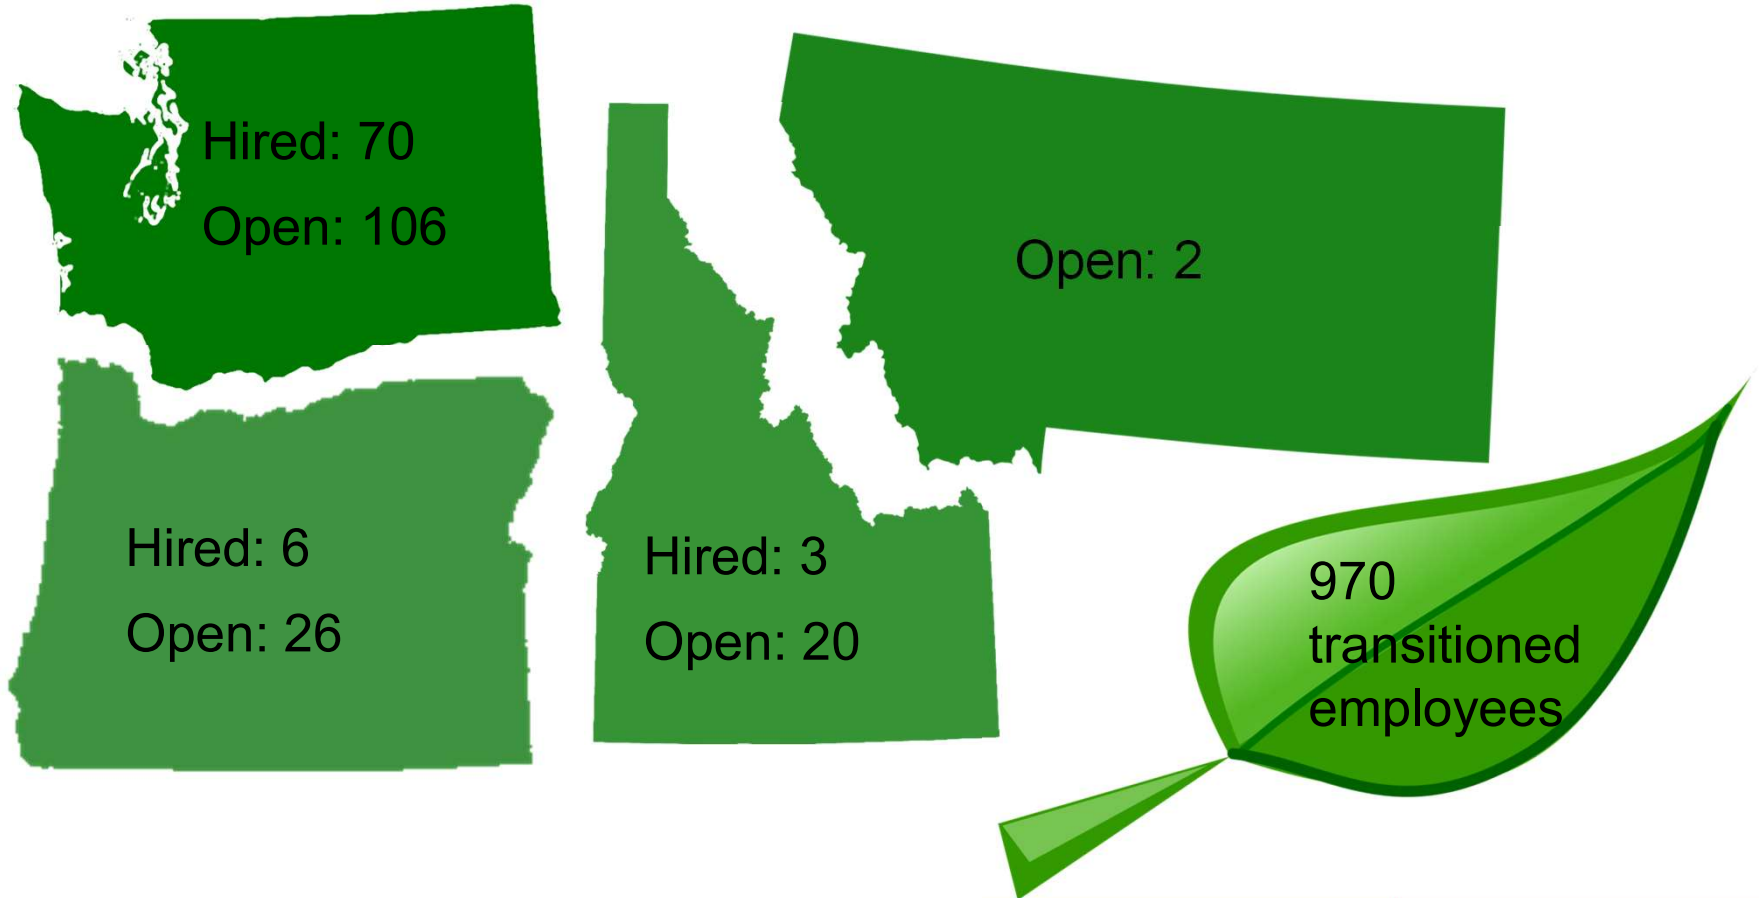

hi

we're **ziply**TM fiber

Ziplay Fiber: The first 118 days

Jessica Epley, Regulatory & External Affairs Director

Our First Days

Growing Our Team Quickly

New Ziplly Fiber Markets by State - 2020

Idaho

- Coeur d' Alene
- Kellogg
- Post Falls/Rathdrum

Montana

- Libby

Oregon

- Coos Bay/Empire
- Coquille
- La Grande
- North Bend

Washington

- Anacortes
- Kennewick
- Pullman
- Richland
- Snohomish

2021 Markets – Under Consideration